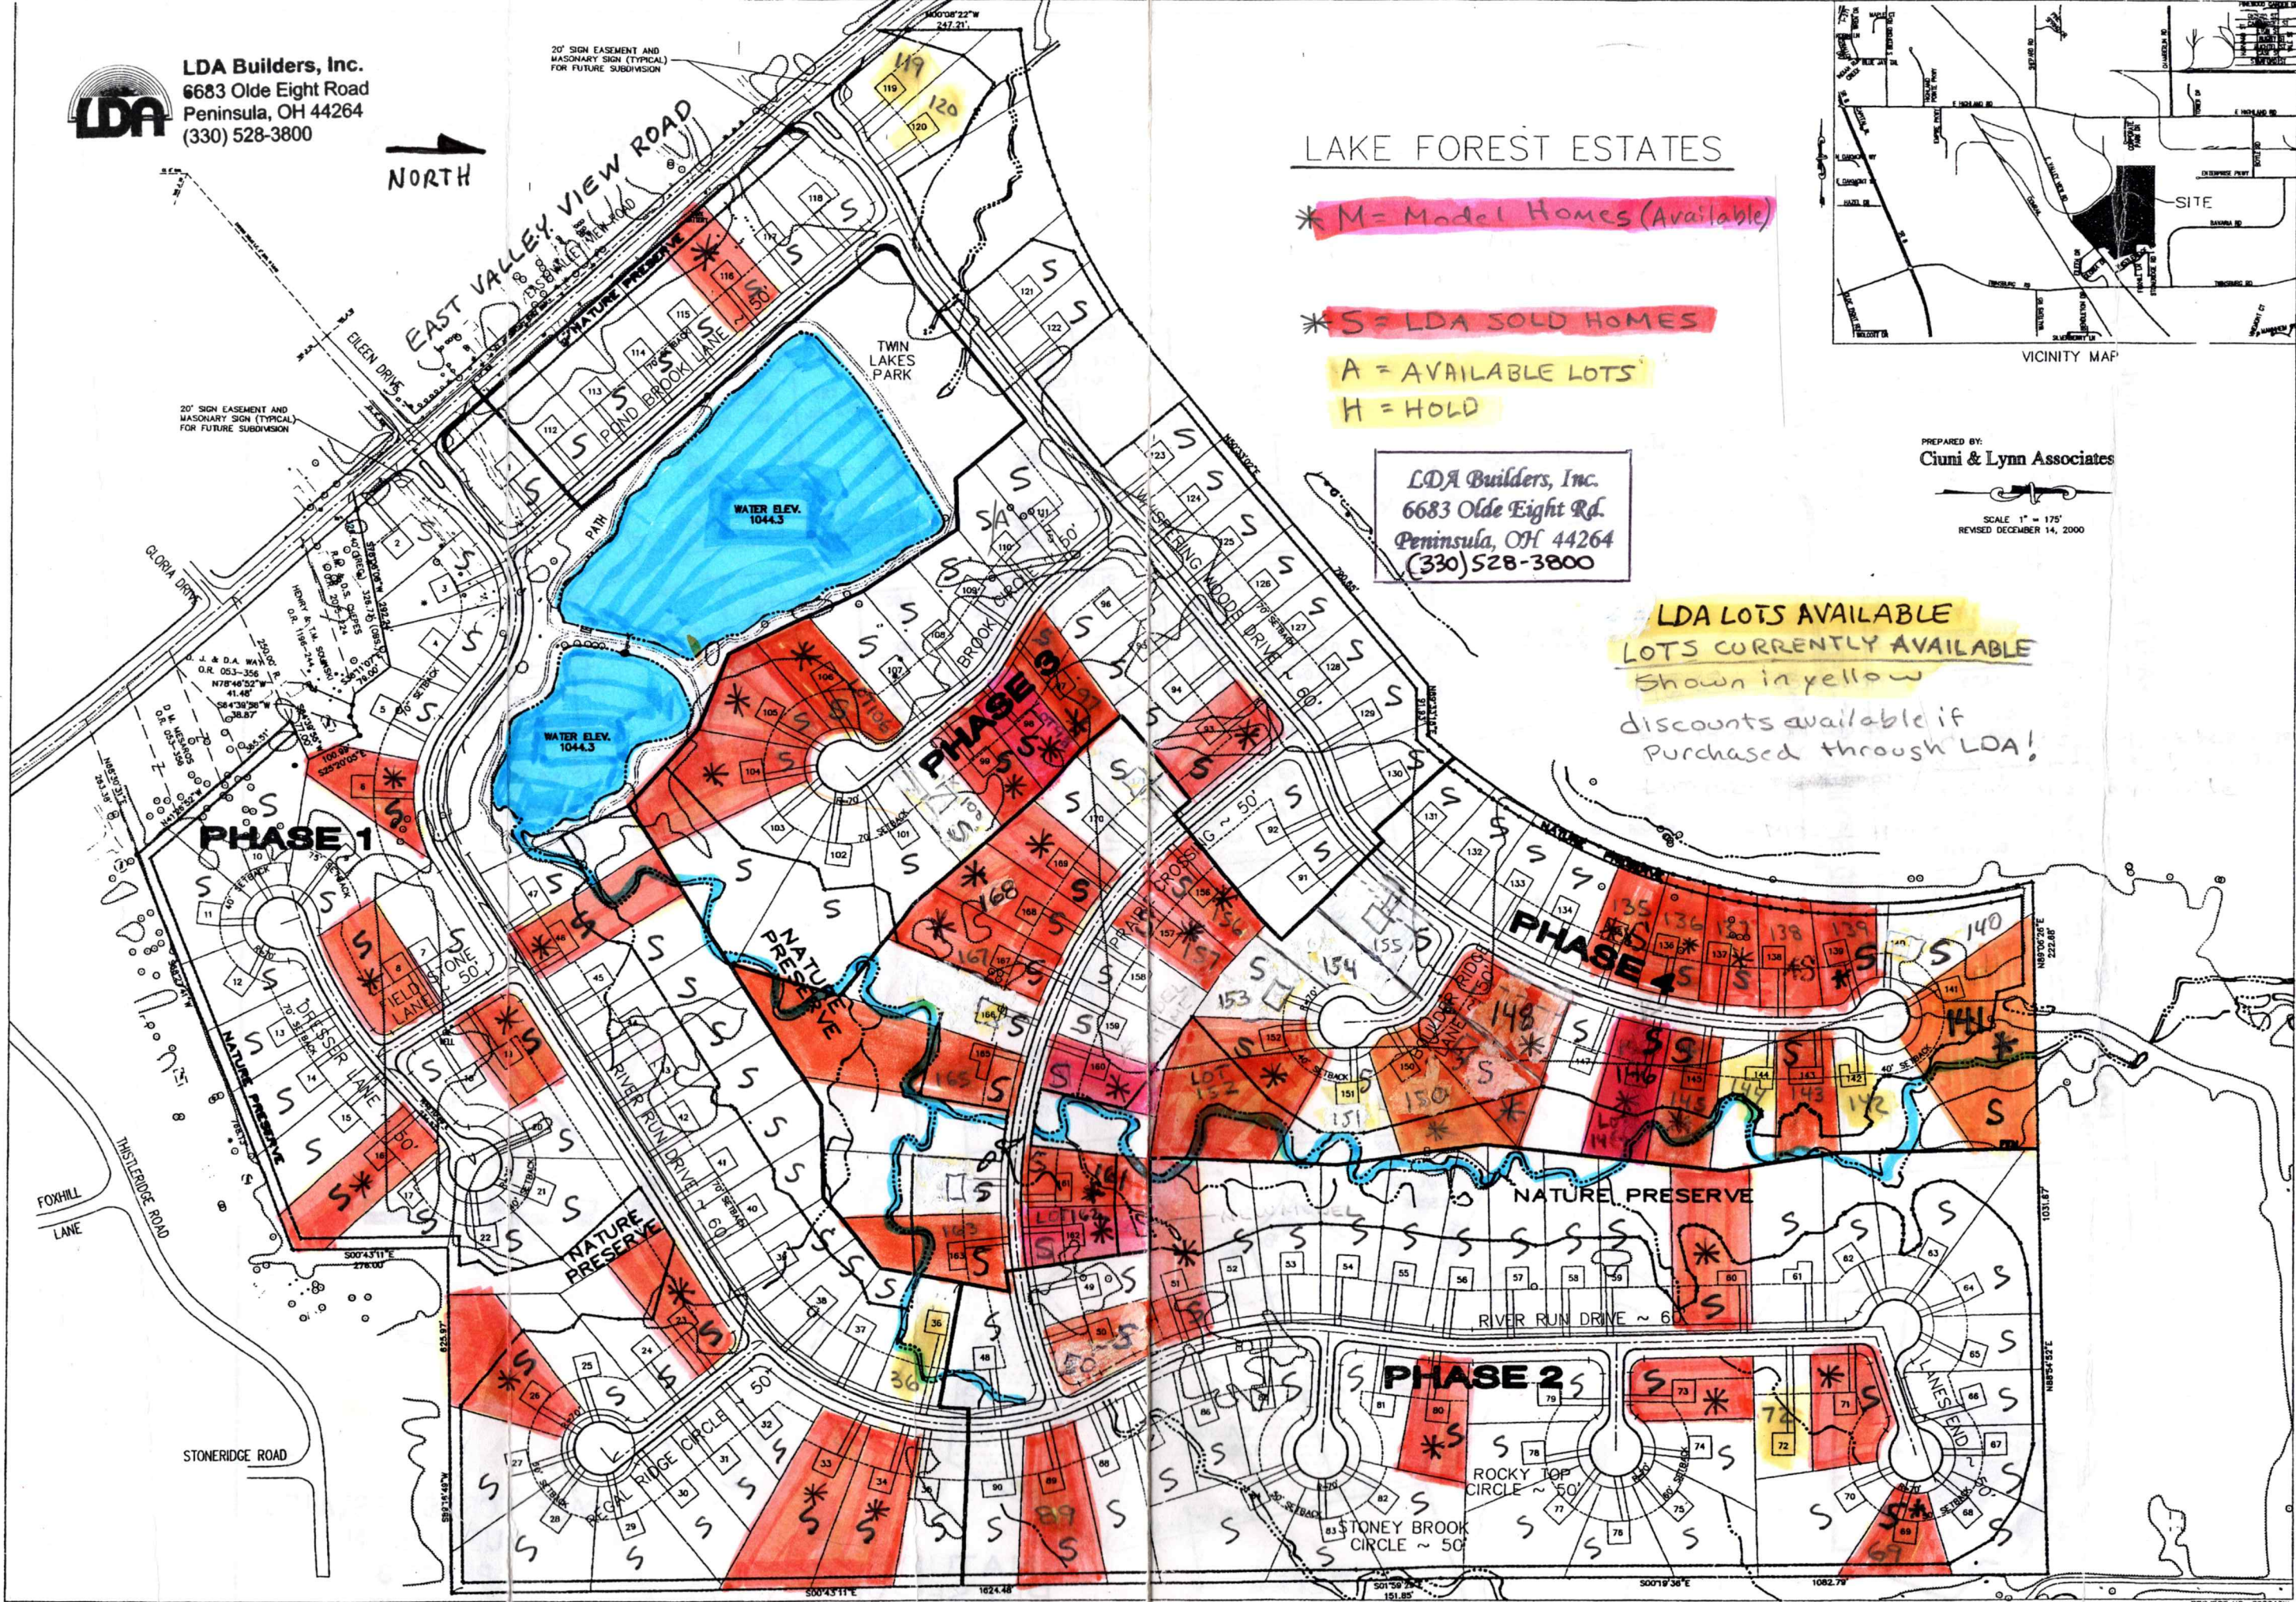

LDA Builders, Inc.
 6683 Olde Eight Road
 Peninsula, OH 44264
 (330) 528-3800

20' SIGN EASEMENT AND
 MASONRY SIGN (TYPICAL)
 FOR FUTURE SUBDIVISION

LAKE FOREST ESTATES

* M = Model Homes (Available)

* S = LDA SOLD HOMES

A = AVAILABLE LOTS

H = HOLD

LDA Builders, Inc.
 6683 Olde Eight Rd.
 Peninsula, OH 44264
 (330) 528-3800

VICINITY MAP

PREPARED BY:
 Ciuni & Lynn Associates

SCALE 1" = 175'
 REVISED DECEMBER 14, 2000

LDA LOTS AVAILABLE
 LOTS CURRENTLY AVAILABLE
 Shown in yellow

discounts available if
 purchased through LDA!